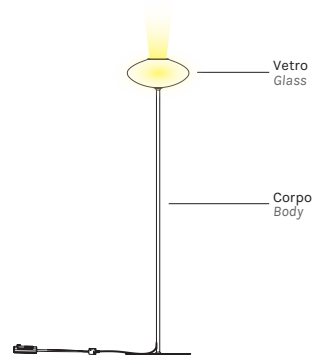

INDOOR - FLOOR

ASTRELLE ELLIX PT

- alluminio, vetro soffiato a bocca

- aluminum, mouthblown glass

3040	M 2700K
Power	↑ 6.0W ↓ 9.7W
Nominal lumen	↑ 714.0lm ↓ 1401.0lm
Beam angle	↑ diffused ↓ diffused
CRI	>90
Supply	220-240V

Item	Temperature	Body	Glass
3040	M	-FS	-ANE

...composed by
 3608.1 (1Pz)
 3040.1 (1Pz)
 3040.2 (1Pz)