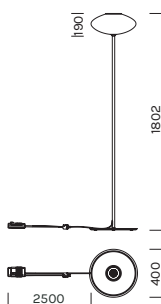

INDOOR - FLOOR

ASTRELLE ELLIX PT

- alluminio, vetro soffiato a bocca

- aluminum, mouthblown glass

3040	M 2700K
Power	↑ 6.0W ↓ 9.7W
Nominal lumen	↑ 714.0lm ↓ 1401.0lm
Beam angle	↑ diffused ↓ diffused
CRI	>90
Supply	220-240V

Item	Temperature	Body	Glass
3040	M	-FS	-ANE

...composed by
 3608.1 (1Pz)
 3040.1 (1Pz)
 3040.2 (1Pz)